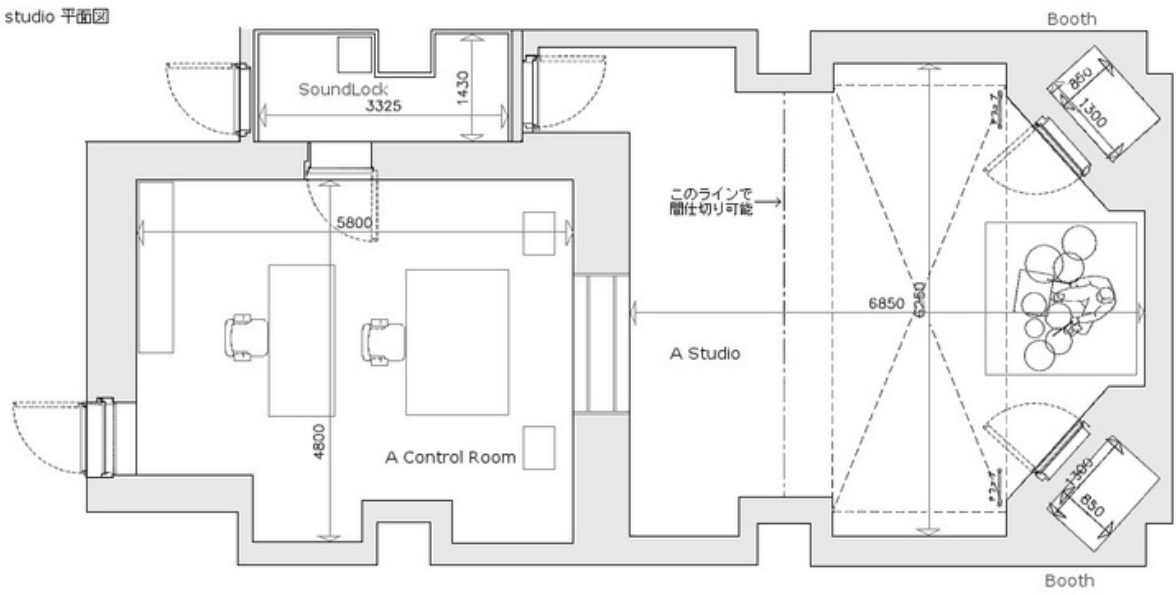

A studio Sketch

A studio 平面図

A Studio 側面図

A STUDIO Equipment List

Console

Neve V3 Custom Build Console(16ch)

Monitor System

api 7800 master module