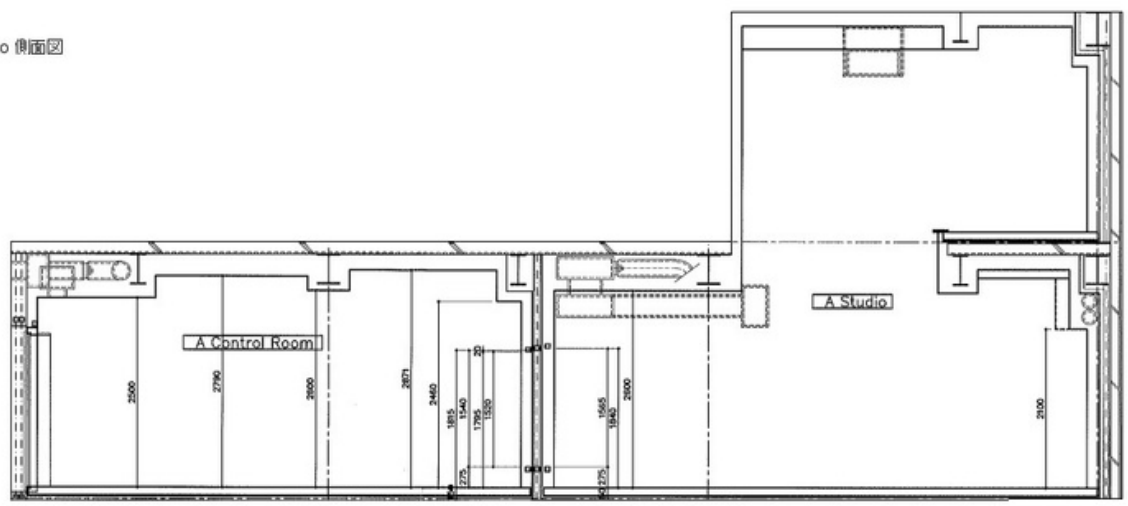

A studio Sketch

A studio 平面図

A Studio 側面図

A STUDIO Equipment List

Console

Neve V3 Custom Build Console(16ch)

Monitor System

api 7800 master module