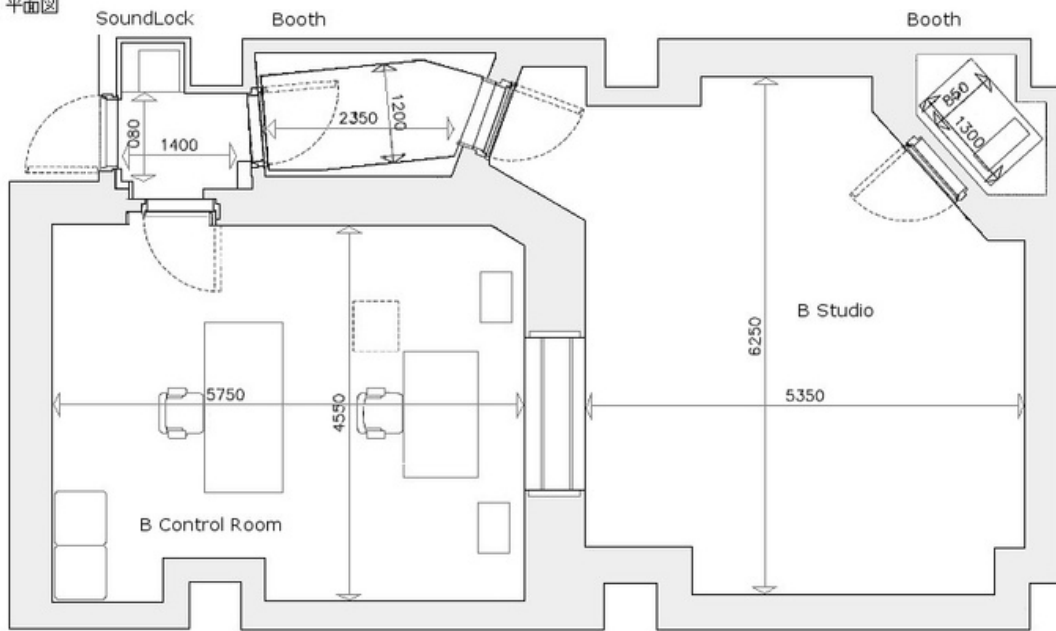

B studio Sketch

B Studio 平面図

B Studio 側面図

B STUDIO

Equipment List

Monitor System

api 7800 master module
api 8200 Aux Mixer

Monitor Speaker